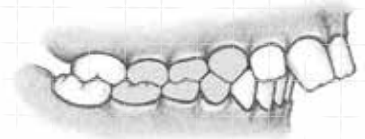

©2022 American Orthodontics Corporation
All Rights Reserved.

FOLLOW US ON

CLASS II CORRECTION SIMPLIFIED

A Class II malocclusion (commonly called overbite) is one of the most common orthodontic cases treated today, and occurs when the upper teeth stick out farther than the lower teeth and cause an uneven bite. These cases are traditionally treated with highly visible and uncomfortable external headgear or complicated elastics.

Your orthodontist has chosen the innovative PowerScope™ Class II Corrector for your treatment. PowerScope takes just minutes to install, and once it's on, delivers continuous forces to help efficiently and effectively align your bite. Unlike headgear or elastics, PowerScope doesn't need to be removed or adjusted, and the small, smooth appliance is barely noticeable.