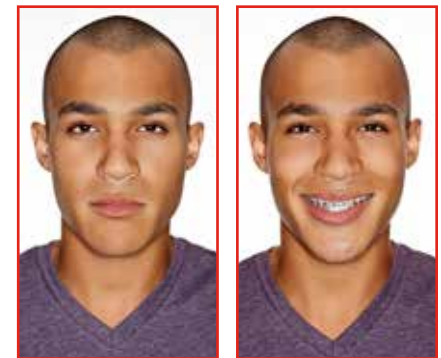

The small, compact design of PowerScope means it is virtually unnoticeable in your mouth, even when smiling.

Scan for more information.